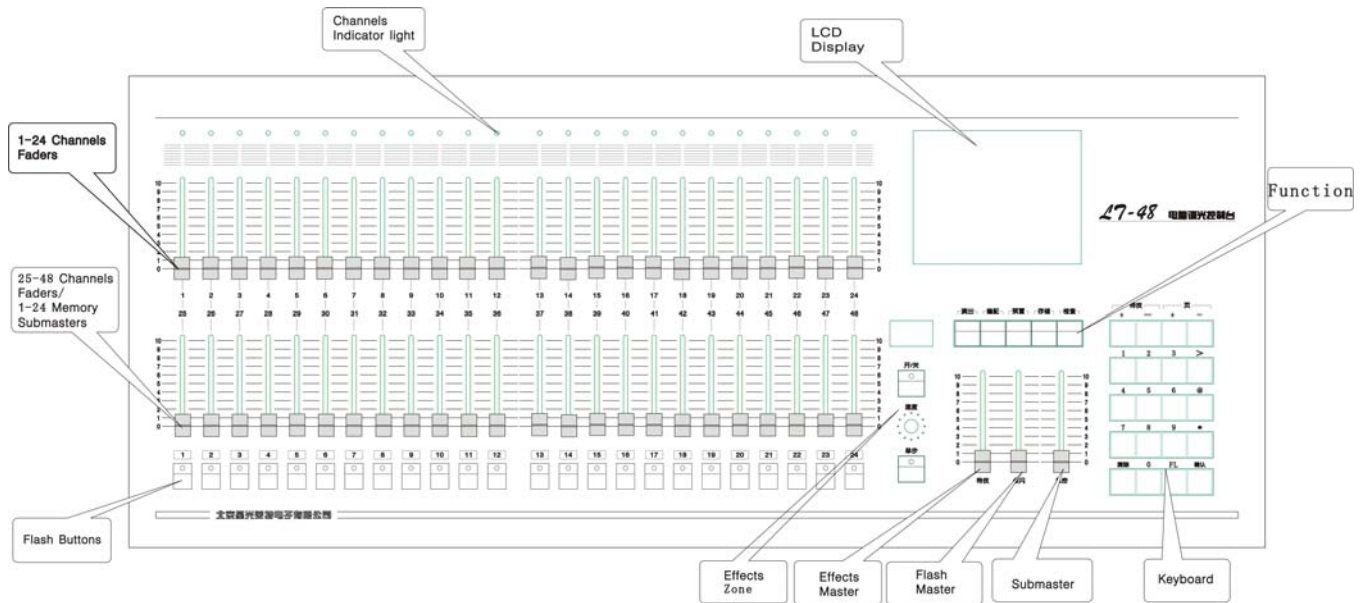

48 Channels Lighting Console

LT-48 48 Channels

Description

- LCD display
- 48 Channels, 512 controllable dimmers
- 24 submasters with flash buttons
- Up to 240 memories in 10 pages.
- 2 independent modes (Manual and Memory)
- 16 effects, include 6 user-defined
- External IC card storage
- DMX512/1990 output on 5 pin XLR connector
- Response time: > 50mS
- FRAM storage, no battery backup

Characteristics

Power Supply : 230 V +/- 10% 50/60 Hz

Dimensions:

Width x Depth: 795x 340 mm

Height : 91mm

Net Weight : 10 kg

Packing:

Dimensions : 875x 410x 235 mm

Gross Weight : 12 kg

Environmental Data:

Operating Temperature: 0~37°C

Humidity Range : 0~95% non condensing

48 Channels Lighting Console

LT-48 48 Channels

Front panel layout

Connector layout