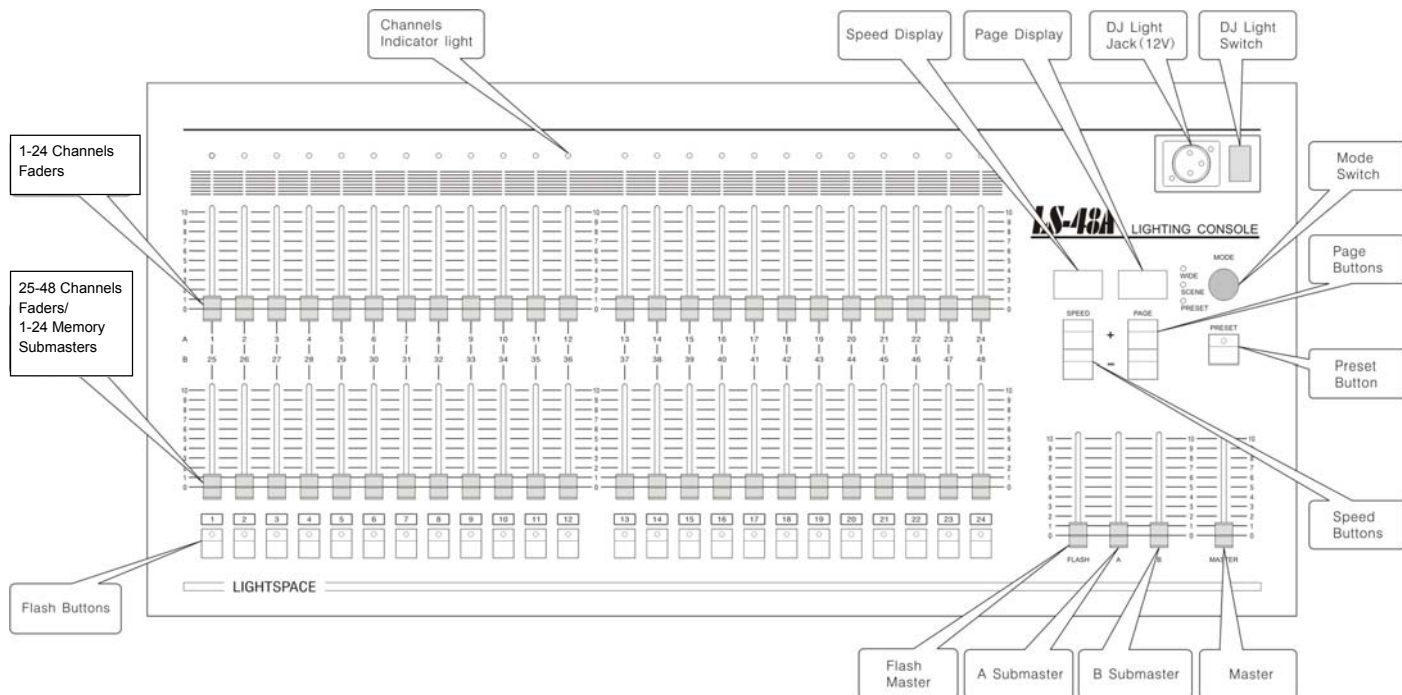

## Mechanical Data

- Dimensions (mm): 710(W) × 88(H) × 330(D)
- Net weight: 10kg
- Packing Dimensions (mm): 810(W) × 220(H) × 350(D)
- Gross weight: 11kg

## Front panel layout